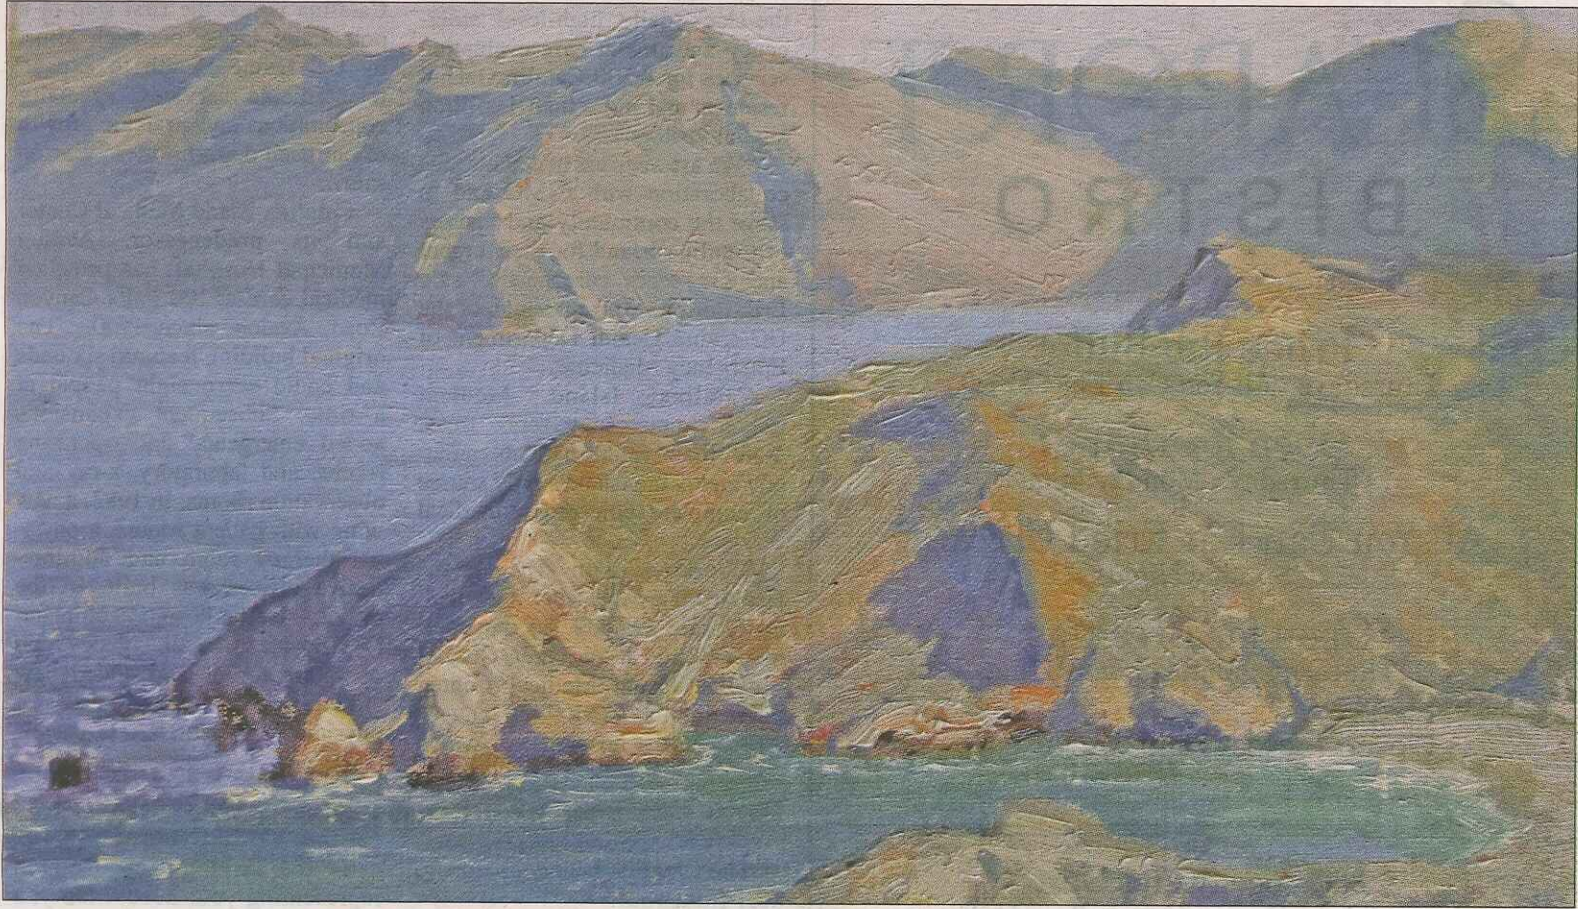

# 'Catalina: The Wild Side Art Show' set for Oct. 23

Pictured here is "Above Shark Harbor," a 9x12 oil on linen painting by artist Kathleen Dunphy. Courtesy artwork

## Now in its 6th year, show accents island's rugged beauty

BY LAURA MECOY  
FOR THE ISLANDER

On Oct. 23, the Catalina Island Conservatory will host the Sixth Annual Catalina: The Wild Side Art Show at Newport Harbor Yacht Club, featuring the works of 10 nationally recognized plein air artists who have interpreted Catalina Island's wildlands, Avalon and Two Harbors. This year, four new participants in the show – artists Brian

When Kersey and her husband were painting on Catalina Island

near El Rancho Escondido earlier this year, she said that "it was so peaceful that I remember hearing the flapping of bird wings as a couple flew overhead."